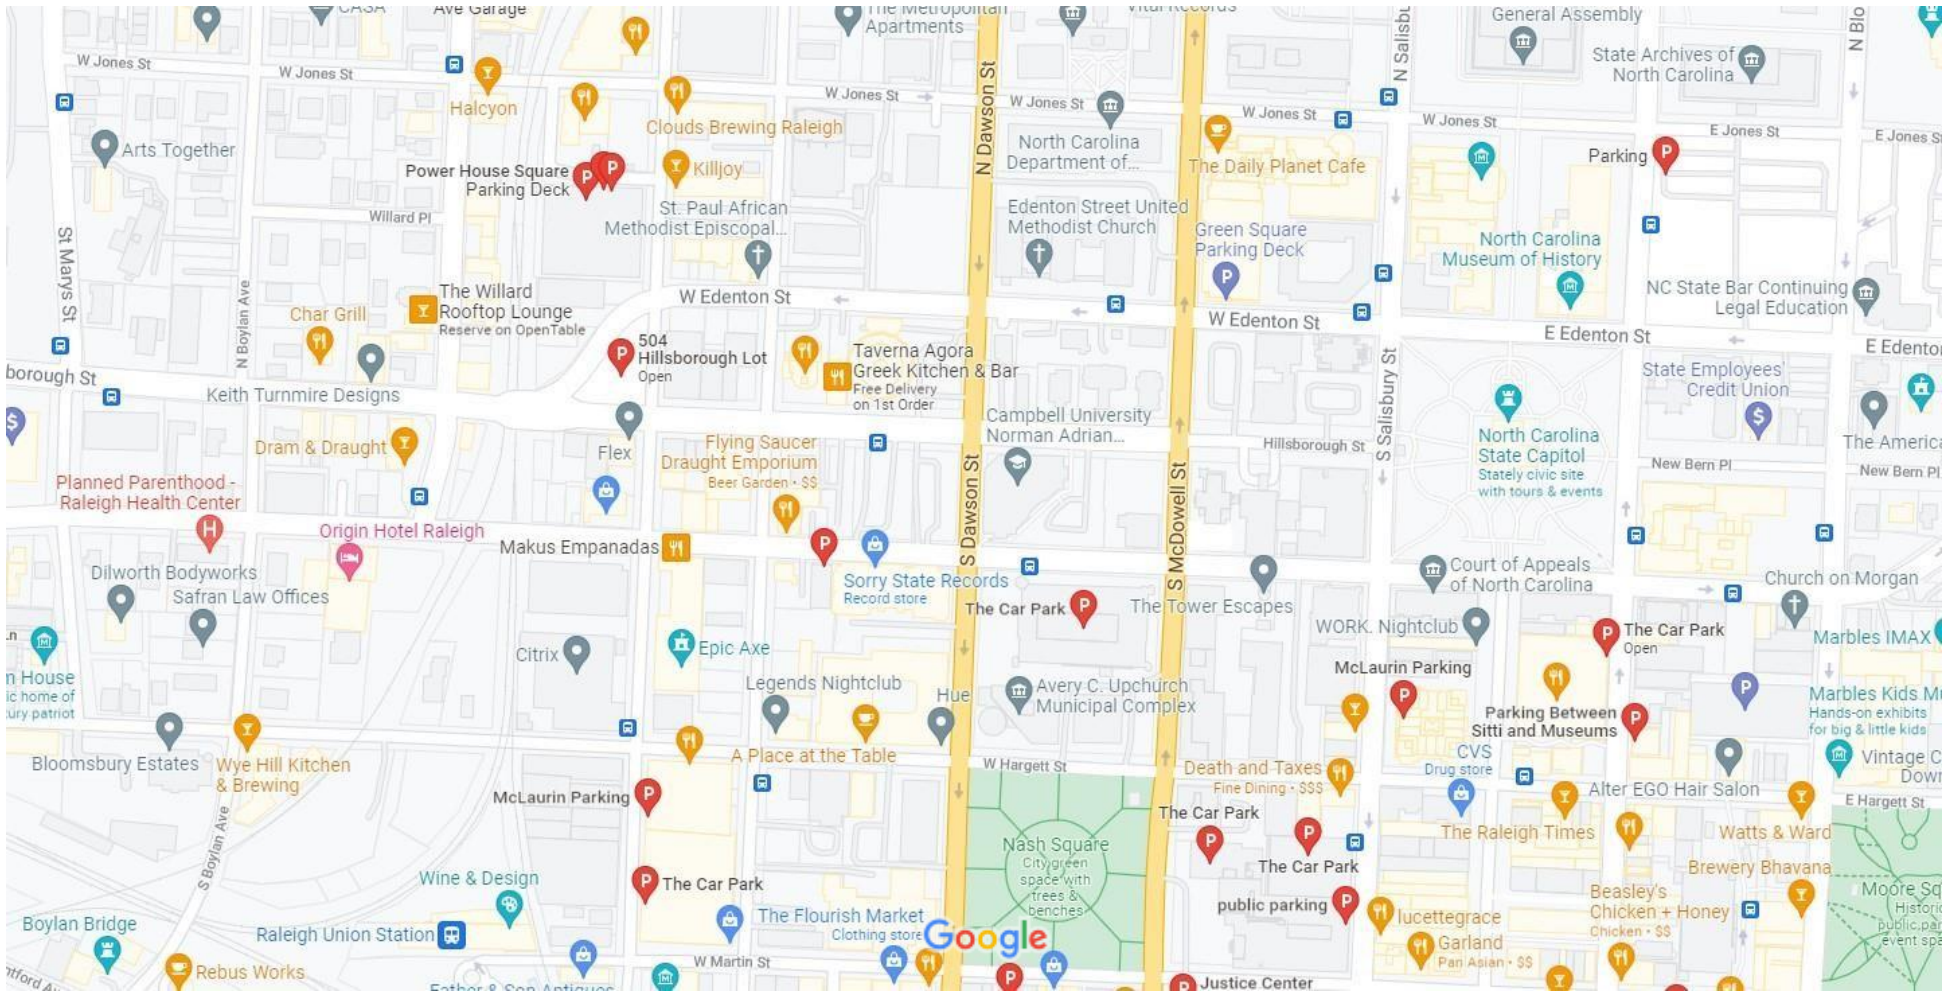

Event Location:

Church of the Good Shepherd, 121 Hillsborough St, Raleigh, NC 27603 [Map link here.](#)

Parking:

[Avery C. Upchurch Municipal Parking Lot](#), (“The Car Park” bubble on map) at 201 W. Morgan St, Raleigh, NC 27603.

Street Parking available. Please read parking signs for permits and metered spaces and allow time for parking and walking to Good Shepherd on Friday and Saturday.

[All downtown Parking Link](#) (P) Other lots at 150 Fayetteville St, Raleigh, NC 27603; 120 S. Wilmington St, Raleigh, NC 27603.

Map data ©2021 Google 200 ft

Hours [All filters](#)

The Car Park

3.8 (24)

Parking garage · 120 S Wilmington St

[Website](#)

[Directions](#)

Open 24 hours · (919) 833-7522 Open
24 hours (919) 833 7522

[Directions](#)

McLaurin Parking

5.0 (1)

Parking lot · 401 W Hargett St

(800) 846-7525

[Website](#)

[Directions](#)

Morgan St Lot