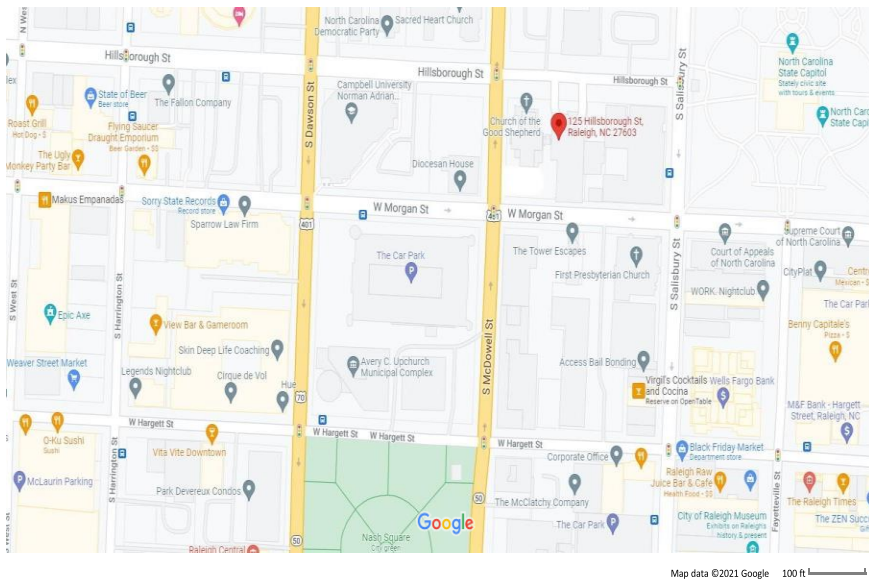

Event Location:

Church of the Good Shepherd, 121 Hillsborough St, Raleigh, NC 27603 [Map link here.](#)

Parking:

[Avery C. Upchurch Municipal Parking Lot](#), (“The Car Park” bubble on map) at 201 W. Morgan St, Raleigh, NC 27603.

Street Parking available. Please read parking signs for permits and metered spaces and allow time for parking and walking to Good Shepherd on Friday and Saturday.

[All downtown Parking Link](#) (P) Other lots at 150 Fayetteville St, Raleigh, NC 27603; 120 S. Wilmington St, Raleigh, NC 27603.

Map data ©2021 Google 200 ft

Hours [All filters](#)

The Car Park

3.8 (24)

Parking garage · 120 S Wilmington St

[Website](#)

[Directions](#)

Open 24 hours · (919) 833-7522 Open
24 hours (919) 833 7522

[Directions](#)

McLaurin Parking

5.0 (1)

Parking lot · 401 W Hargett St

(800) 846-7525

[Website](#)

[Directions](#)

Morgan St Lot